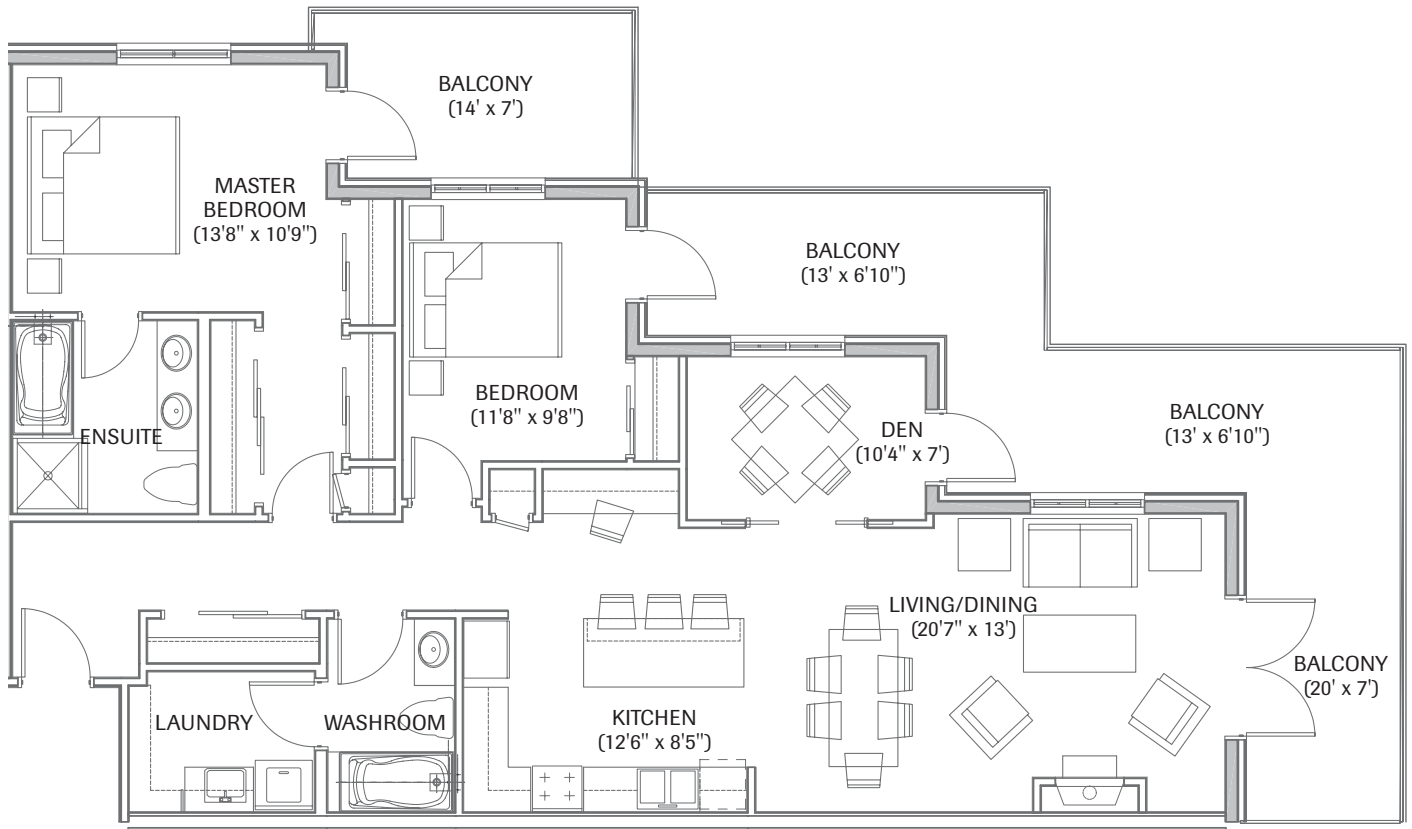

Monarch

Area 1,270 sq. ft.
2 Bedroom + Den

LEVELS 1-2

Unit: 101, 102, 123, 124, 201, 202, 223, 224

1st Fairway & Mount Finlayson Views

The Developer reserves the right to modify the floor plans and architectural features and finishes without notice to or recourse by the purchaser. All renderings, maps, site plans and other images are provided to assist purchasers in visualizing the Project and may not accurately represent the final product. Only select floor plans have been included for display purposes. Square footages are calculated based on architectural/real estate measurement standards and thus may differ from the actual surveyed unit areas as set forth on the registered strata plan. Floor plans are presented at different scales.