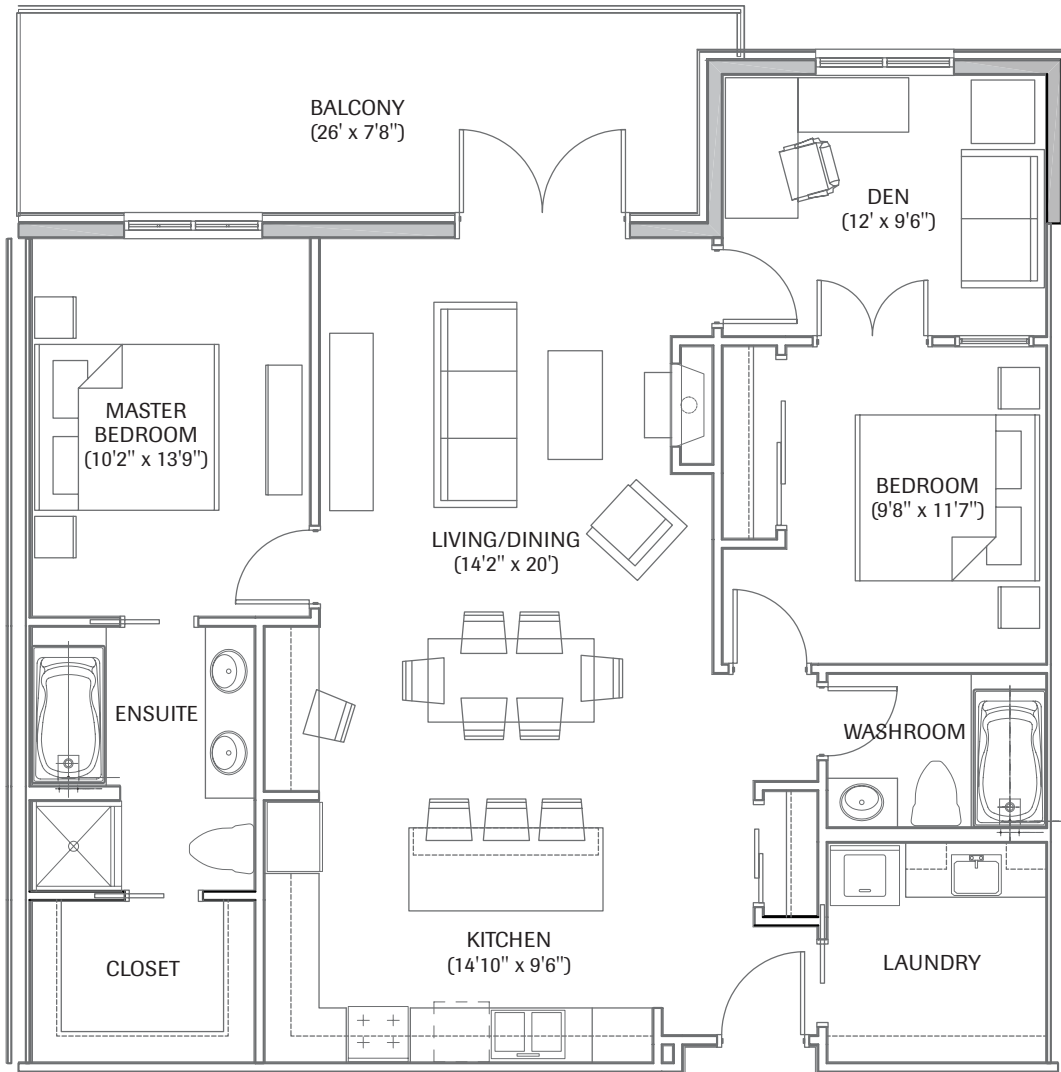

# Cascadia

Area 1,206 sq. ft.  
2 Bedroom + Den

1<sup>st</sup> Fairway & Mount Finlayson Views

2<sup>nd</sup> Fairway & Village Views

LEVELS 1-7

Unit: 111, 113, 211, 213, 311, 313, 411, 413, 511, 513, 611, 613, 711, 713

The Developer reserves the right to modify the floor plans and architectural features and finishes without notice to or recourse by the purchaser. All renderings, maps, site plans and other images are provided to assist purchasers in visualizing the Project and may not accurately represent the final product. Only select floor plans have been included for display purposes. Square footages are calculated based on architectural/real estate measurement standards and thus may differ from the actual surveyed unit areas as set forth on the registered strata plan. Floor plans are presented at different scales.