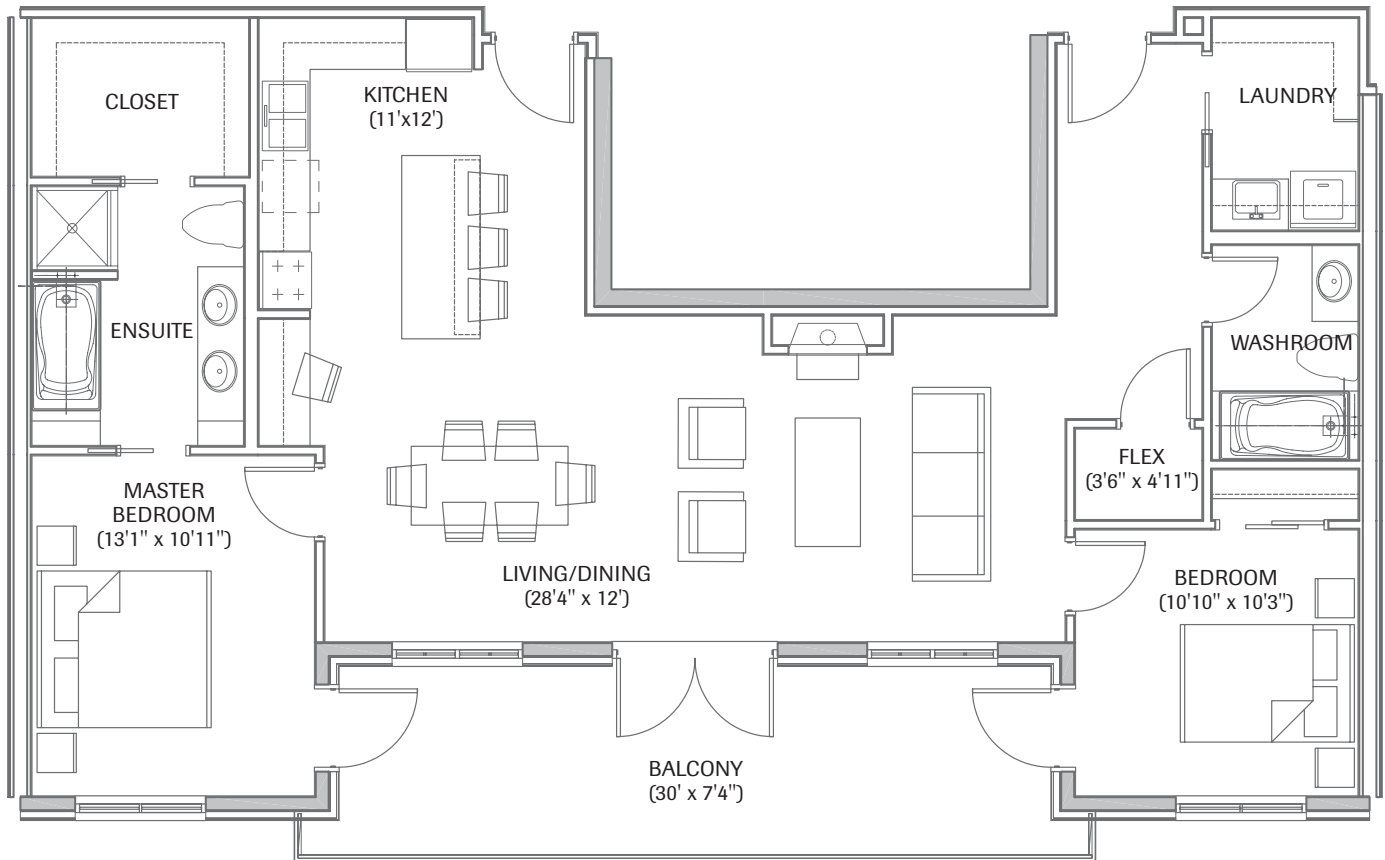

Columbia

Area 1,173 sq. ft.
2 Bedroom

1st Fairway & Mount Finlayson Views

LEVELS 2-5

Unit: 204, 222, 304, 322, 404, 422, 504, 522

The Developer reserves the right to modify the floor plans and architectural features and finishes without notice to or recourse by the purchaser. All renderings, maps, site plans and other images are provided to assist purchasers in visualizing the Project and may not accurately represent the final product. Only select floor plans have been included for display purposes. Square footages are calculated based on architectural/real estate measurement standards and thus may differ from the actual surveyed unit areas as set forth on the registered strata plan. Floor plans are presented at different scales.