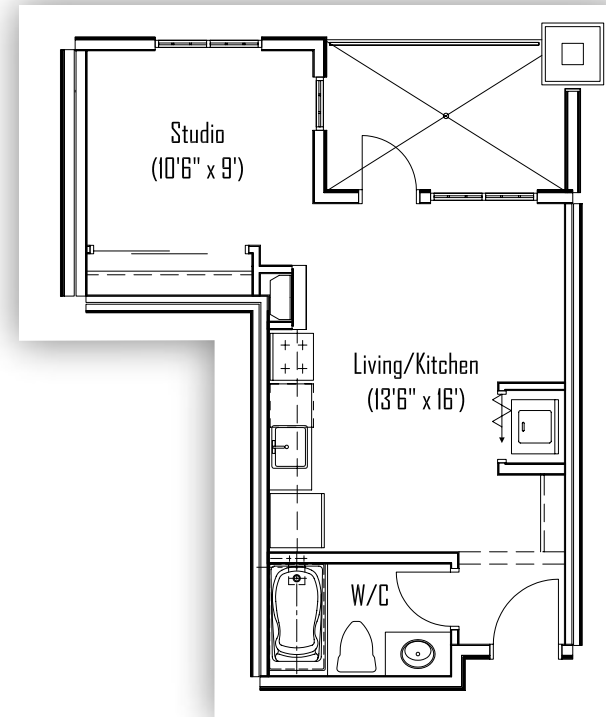

ABERDEEN - UNIT D1

STUDIO - 472 Sq Ft

SUTHERLAND - UNIT D2

STUDIO - 443 Sq Ft

Live the Legend

Aberdeen & Sutherland

All pictures are representative only. The developer reserves the right to modify or change sizes, prices, layout and specifications without notice.