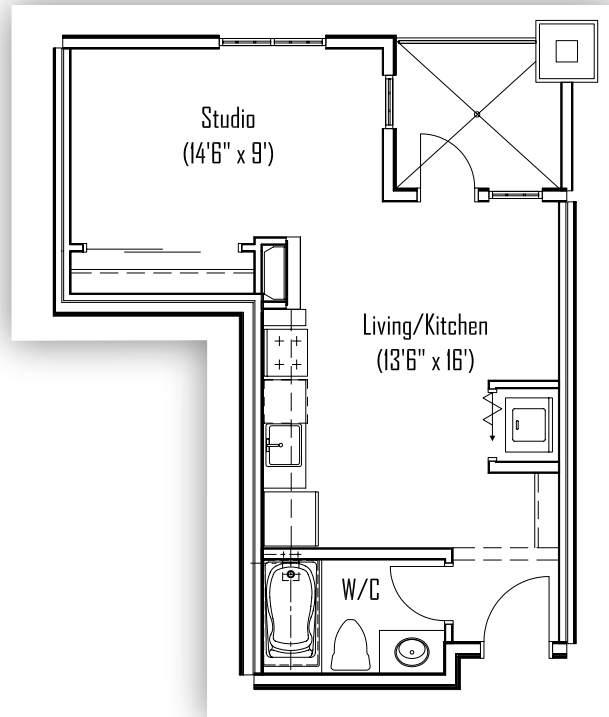

ABERDEEN - UNIT D1

STUDIO - 472 Sq Ft

SUTHERLAND - UNIT D2

STUDIO - 443 Sq Ft

Live the Legend

Aberdeen & Sutherland

All pictures are representative only. The developer reserves the right to modify or change sizes, prices, layout and specifications without notice.