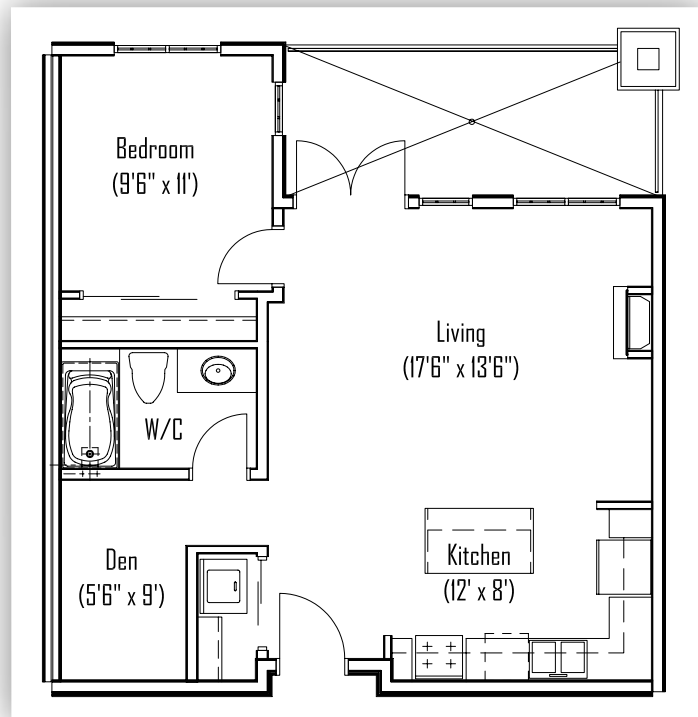

CAMERON - UNIT F2

1 BEDROOM - 706 Sq Ft

GLASGOW - UNIT H

2 BEDROOM - 921 Sq Ft

Live the Legend

Cameron & Glasgow

All pictures are representative only. The developer reserves the right to modify or change sizes, prices, layout and specifications without notice.