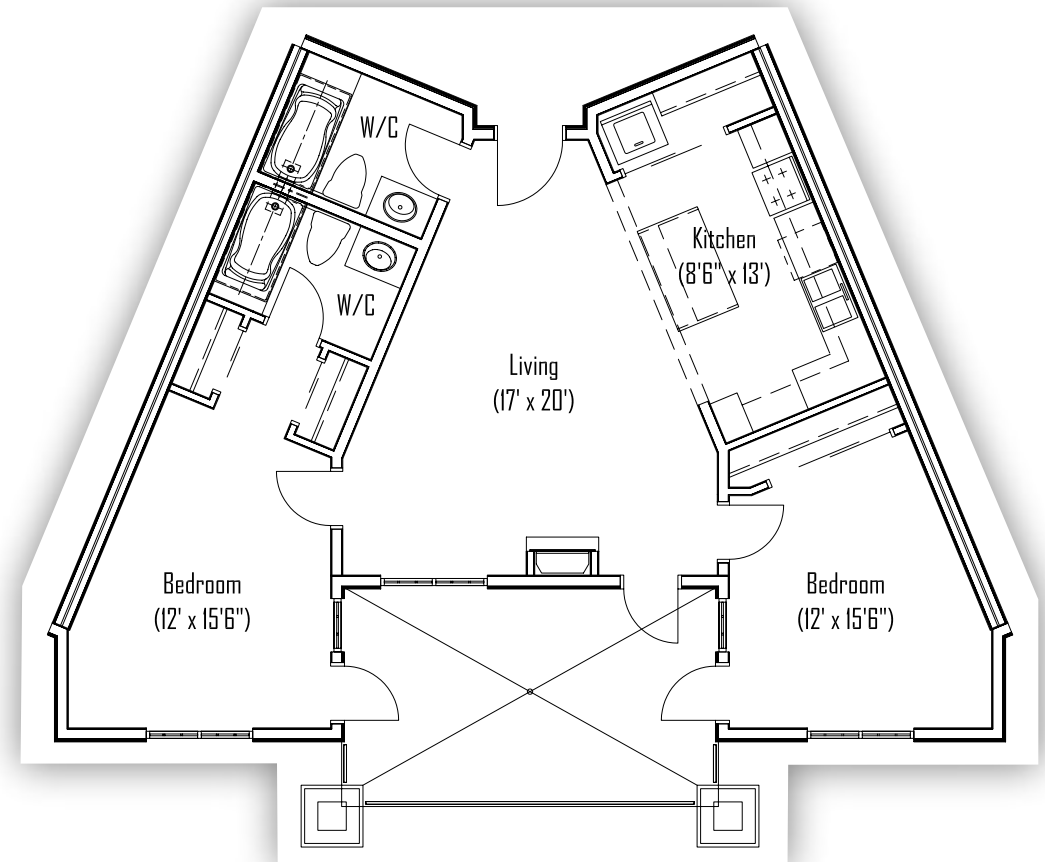

CAMERON - UNIT F2

1 BEDROOM - 706 Sq Ft

GLASGOW - UNIT H

2 BEDROOM - 921 Sq Ft

Live the Legend

Cameron & Glasgow

All pictures are representative only. The developer reserves the right to modify or change sizes, prices, layout and specifications without notice.