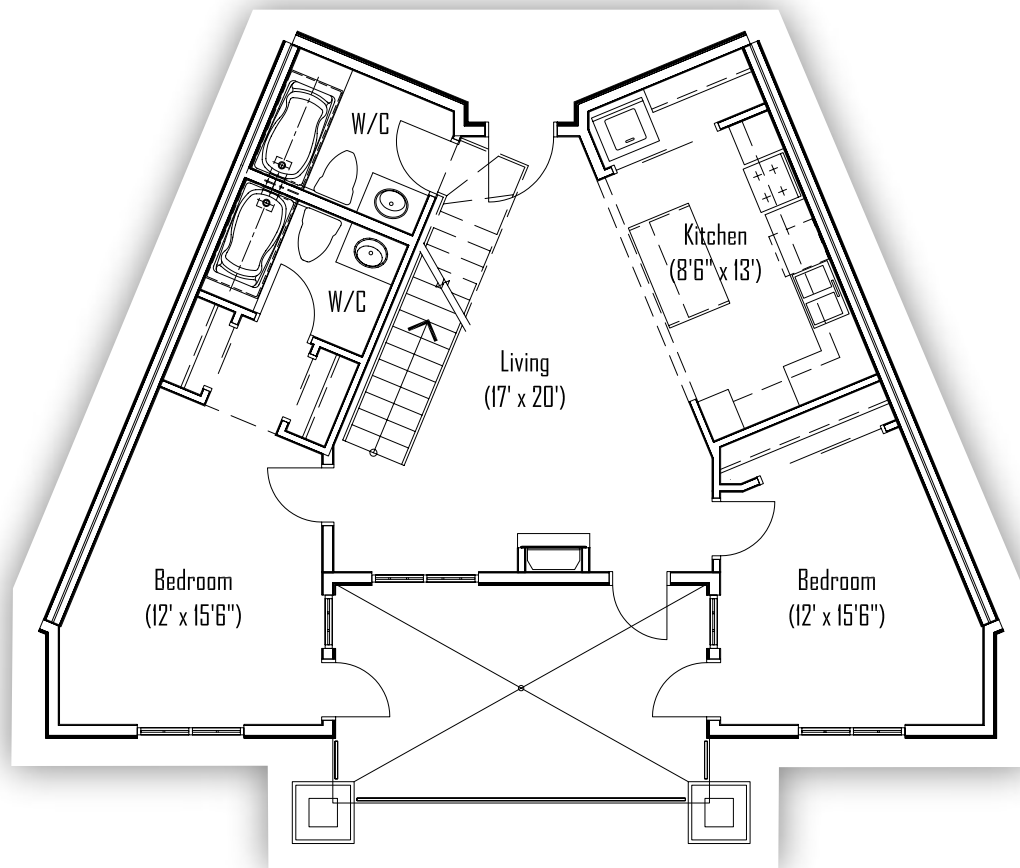

EDINBURGH - UNIT H (FOURTH FLOOR ONLY)

2 BEDROOM - 921 SQ FT

EDINBURGH - UNIT H (LOFT)

153 SQ FT

Live the Legend

Edinburgh

All pictures are representative only. The developer reserves the right to modify or change sizes, prices, layout and specifications without notice.