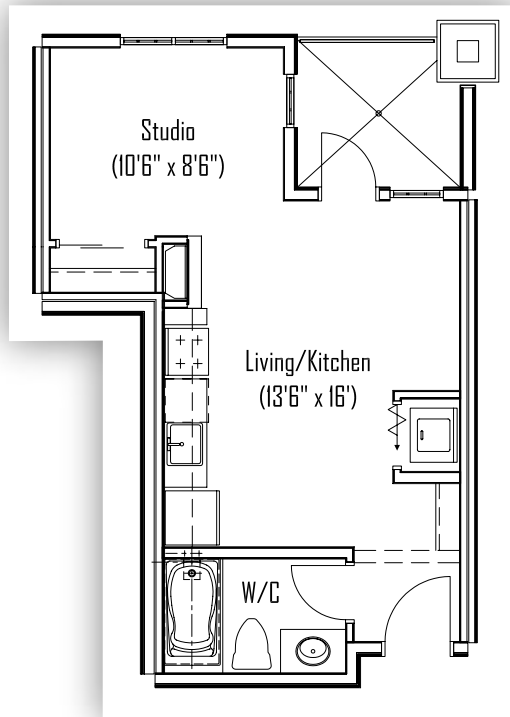

INVERNESS - UNIT D3

STUDIO - 427 SQ FT

KILLARNEY - UNIT D4

STUDIO - 481 SQ FT

Live the Legend

Inverness & Killarney

All pictures are representative only. The developer reserves the right to modify or change sizes, prices, layout and specifications without notice.