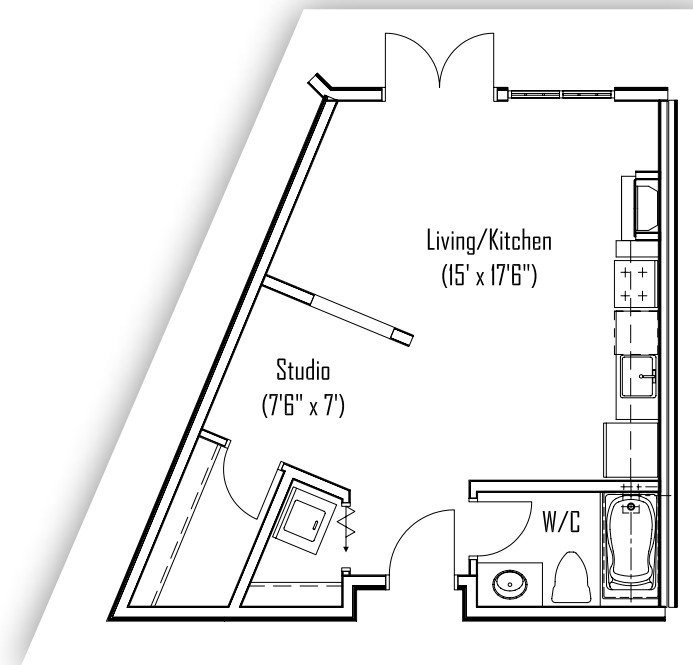

INVERNESS - UNIT D3

STUDIO - 427 SQ FT

KILLARNEY - UNIT D4

STUDIO - 481 SQ FT

Live the Legend

Inverness & Killarney

All pictures are representative only. The developer reserves the right to modify or change sizes, prices, layout and specifications without notice.