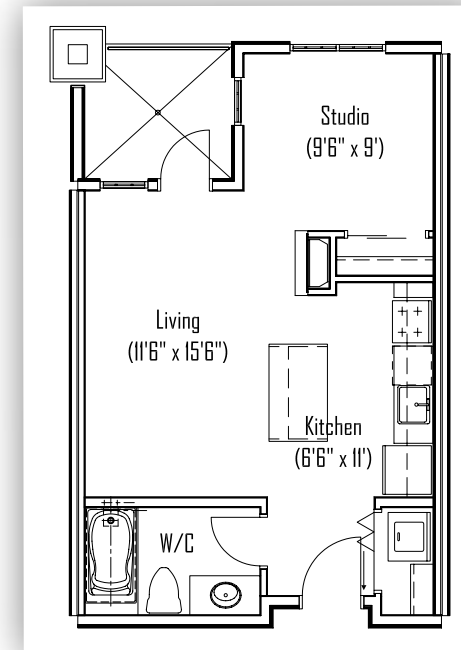

TORRANCE - UNIT C

2 BEDROOM - 961 SQ Ft

DUNDEE - UNIT D

STUDIO - 492 SQ Ft

Live the Legend

Torrance & Dundee

All pictures are representative only. The developer reserves the right to modify or change sizes, prices, layout and specifications without notice.