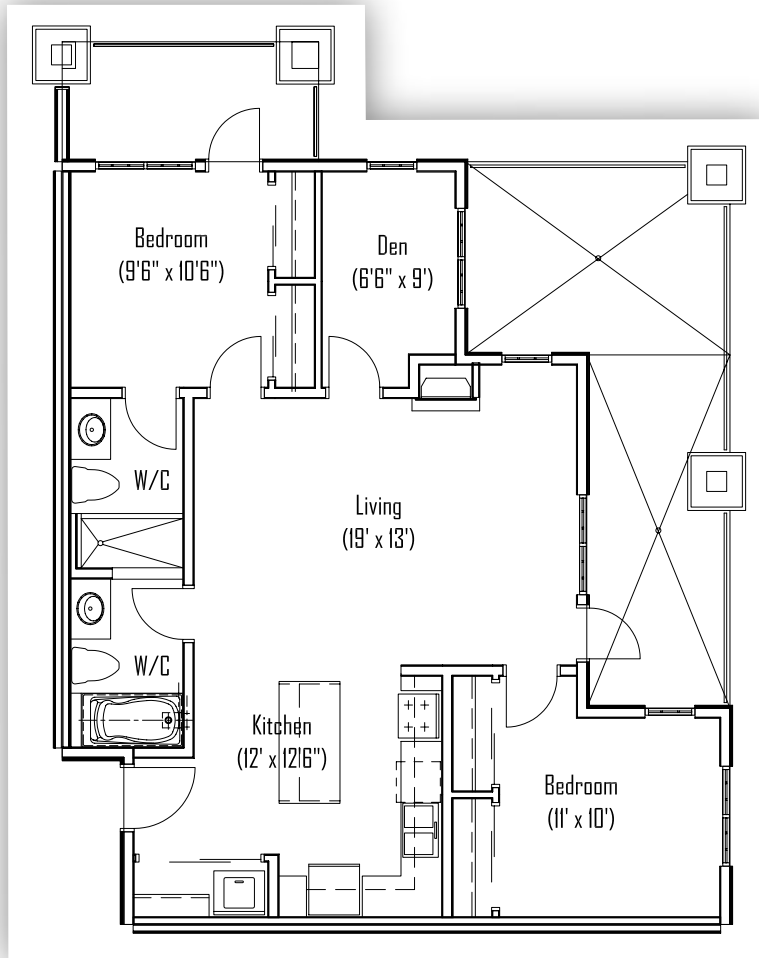

TORRANCE - UNIT C

2 BEDROOM - 961 SQ Ft

DUNDEE - UNIT D

STUDIO - 492 SQ Ft

Live the Legend

Torrance & Dundee

All pictures are representative only. The developer reserves the right to modify or change sizes, prices, layout and specifications without notice.